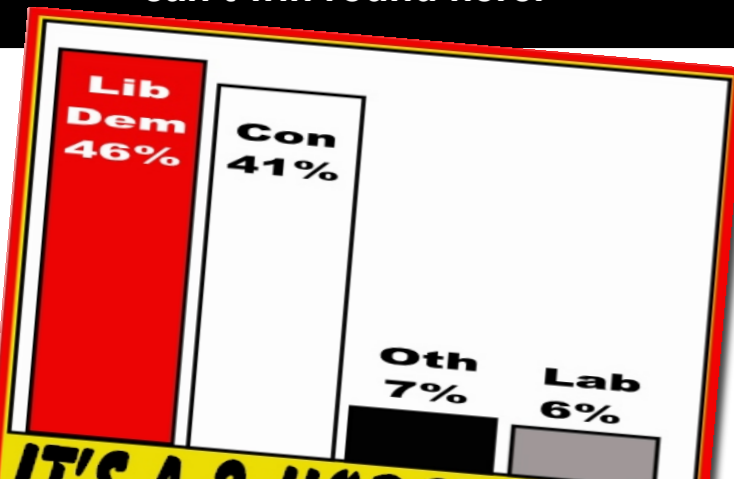

Positive reasons to vote Lib Dem on 4th June!

1. "Only the Liberal Democrats work hard all year round. You only hear from the other parties at election time."
2. "The Lib Dem FOCUS Team keeps in touch with regular FOCUS newsletters, so local people know what's going on."
3. "It's a two-horse race between the Liberal Democrats and Conservatives. We all know that Labour can't win round here."

Published and promoted by James Walker, 5 Hunton Gardens, Canterbury. Printed by Liberty Print, 82A Sandgate Road, Folkestone. CT20 3BX

IT'S A 2 HORSE RACE!

In the 2007 Canterbury City Council elections Liberal Democrats and Tories were neck and neck in Canterbury South East.

Here to help local people

County Council candidate

Nigel Whitburn - 01304 812599   nigel.whitburn@btinternet.com

Canterbury City Councillor

Brian Staley - 01227 721315   brianstaley@tiscali.co.uk

Parliamentary Spokesman

Guy Voizey - 07949 055686   guy@guyvoizey.org.uk